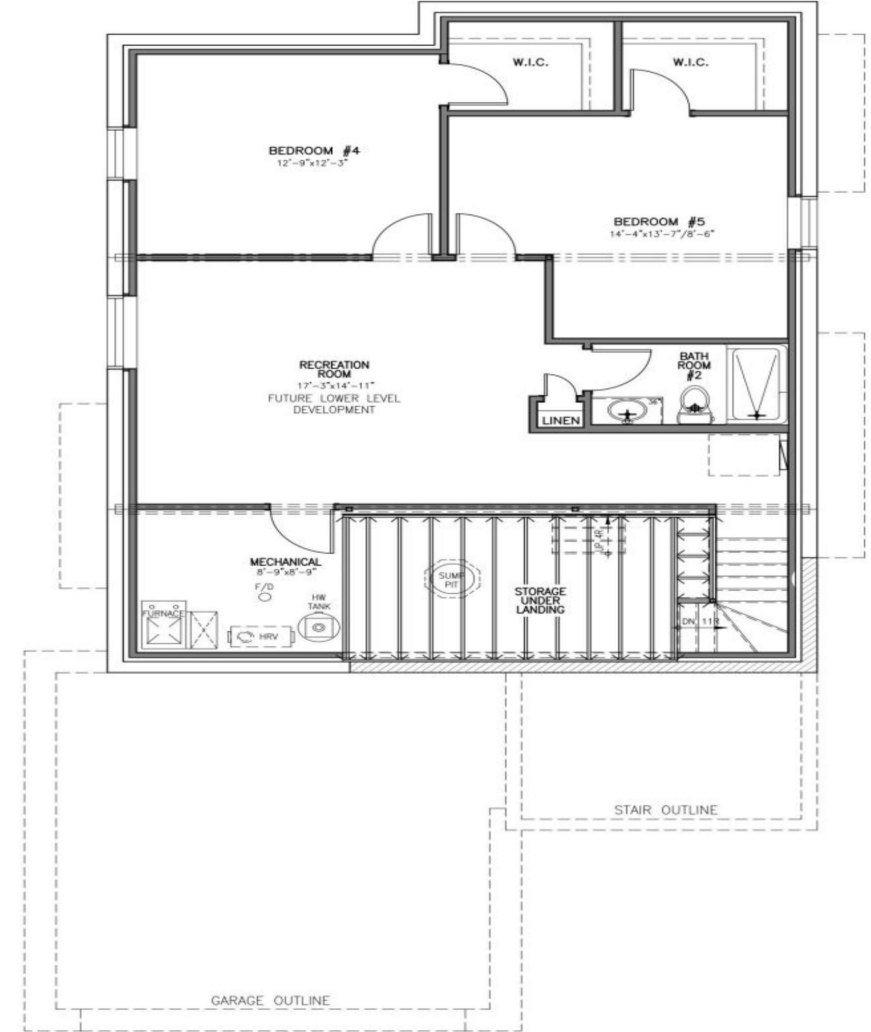

Plan and exterior elevation are illustrations only. Elevations and plans may not be exactly as shown and may display non-standard features. The builder reserves the right to make changes without notice or obligation.

Main | 1277 sq.ft.

1277 sq.ft.

INNOVATION SERIES

MODEL

THE RILEY

FLOORPLAN HIGHLIGHTS:

- NEW PLAN FROM DANZANTE • 3 BEDROOMS •
- 2 BATHROOMS • MAIN FLOOR LAUNDRY •
- MAIN FLOOR MUD ROOM

Main Floor

Lower Floor

Plan and exterior elevation are illustrations only. Elevations and plans may not be exactly as shown and may display non-standard features. The builder reserves the right to make changes without notice or obligation.