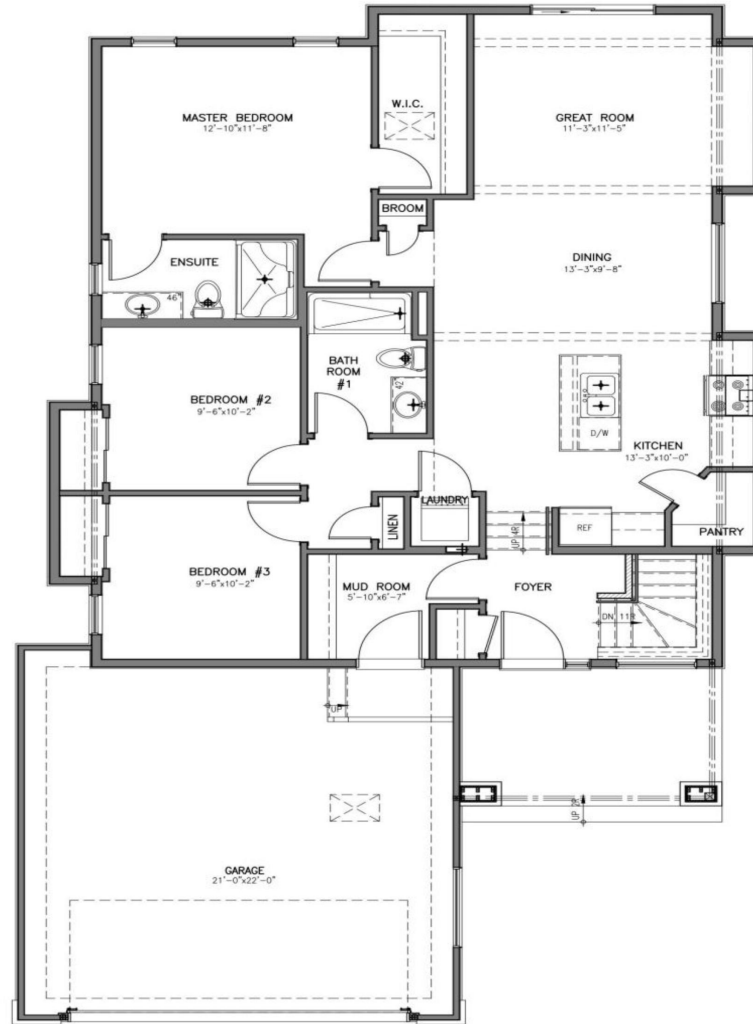

Plan and exterior elevation are illustrations only. Elevations and plans may not be exactly as shown and may display non-standard features. The builder reserves the right to make changes without notice or obligation.

Main | 1277 sq.ft.

1277 sq.ft.

INNOVATION SERIES

MODEL

THE RILEY

FLOORPLAN HIGHLIGHTS:

- NEW PLAN FROM DANZANTE • 3 BEDROOMS •
- 2 BATHROOMS • MAIN FLOOR LAUNDRY •
- MAIN FLOOR MUD ROOM

Main Floor

Lower Floor

Plan and exterior elevation are illustrations only. Elevations and plans may not be exactly as shown and may display non-standard features. The builder reserves the right to make changes without notice or obligation.