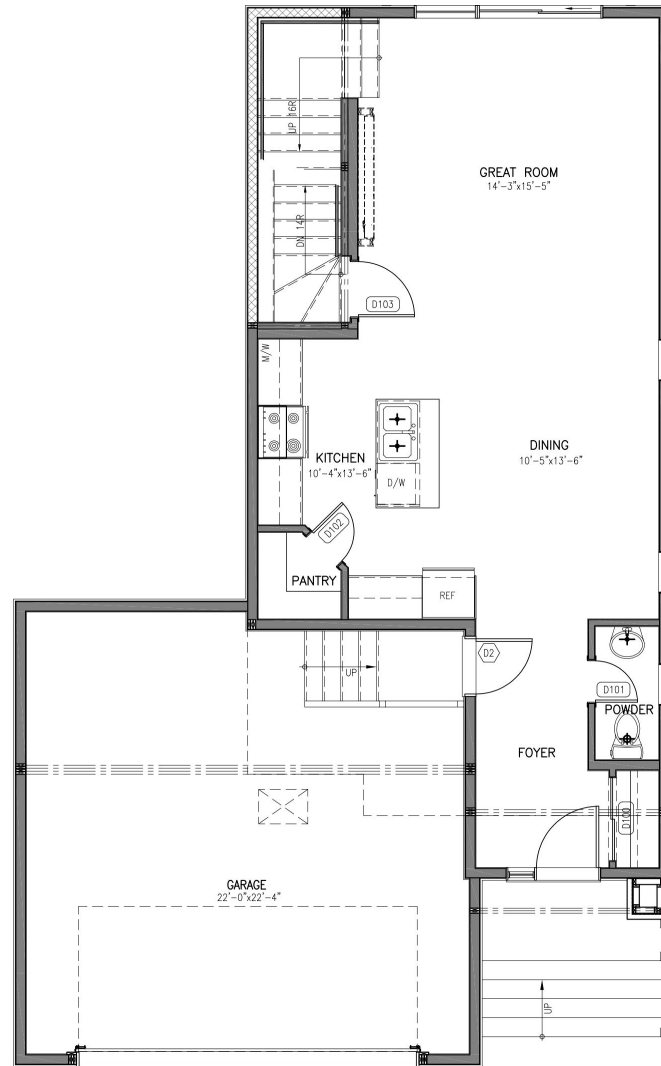

INNOVATION • REVOLUTION • LUXURY

READY-TO-GO

TAILORED

CUSTOM

Plan and exterior elevation are illustrations only. Elevations and plans may not be exactly as shown and may display non-standard features. The builder reserves the right to make changes without notice or obligation.

INNOVATION
SERIES

MODEL

THE PORTER

FLOORPLAN HIGHLIGHTS:

- NEW PLAN FROM DANZANTE • 3 BEDROOMS •
- 2.5 BATHROOMS • UPPER FLOOR LAUNDRY •
- OPEN CONCEPT • OPTIONAL FIREPLACE

Main Floor

Upper Floor

Main | 716 sq.ft.
Upper | 760 sq.ft.

1476 sq.ft.

Plan and exterior elevation are illustrations only. Elevations and plans may not be exactly as shown and may display non-standard features. The builder reserves the right to make changes without notice or obligation.