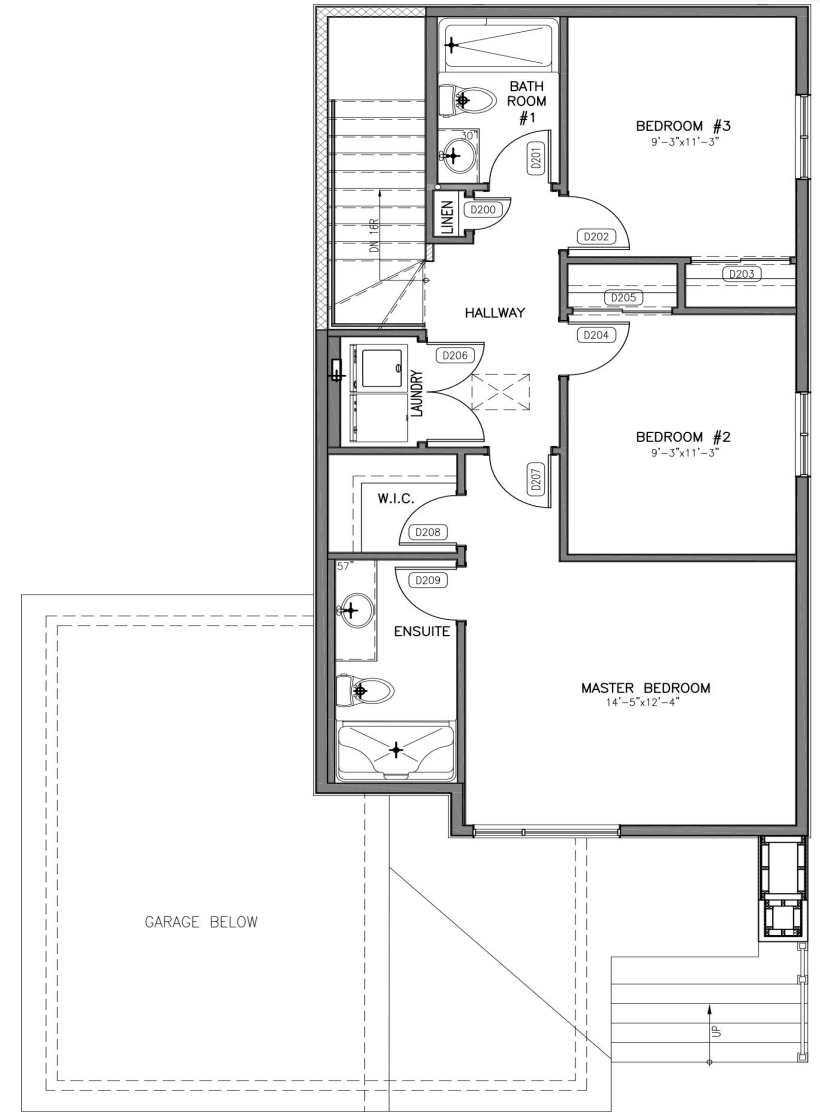

INNOVATION
SERIES

MODEL

THE PORTER

FLOORPLAN HIGHLIGHTS:

- NEW PLAN FROM DANZANTE • 3 BEDROOMS •
- 2.5 BATHROOMS • UPPER FLOOR LAUNDRY •
- OPEN CONCEPT • OPTIONAL FIREPLACE

Main Floor

Upper Floor

Main | 716 sq.ft.
Upper | 760 sq.ft.

1476 sq.ft.

Plan and exterior elevation are illustrations only. Elevations and plans may not be exactly as shown and may display non-standard features. The builder reserves the right to make changes without notice or obligation.