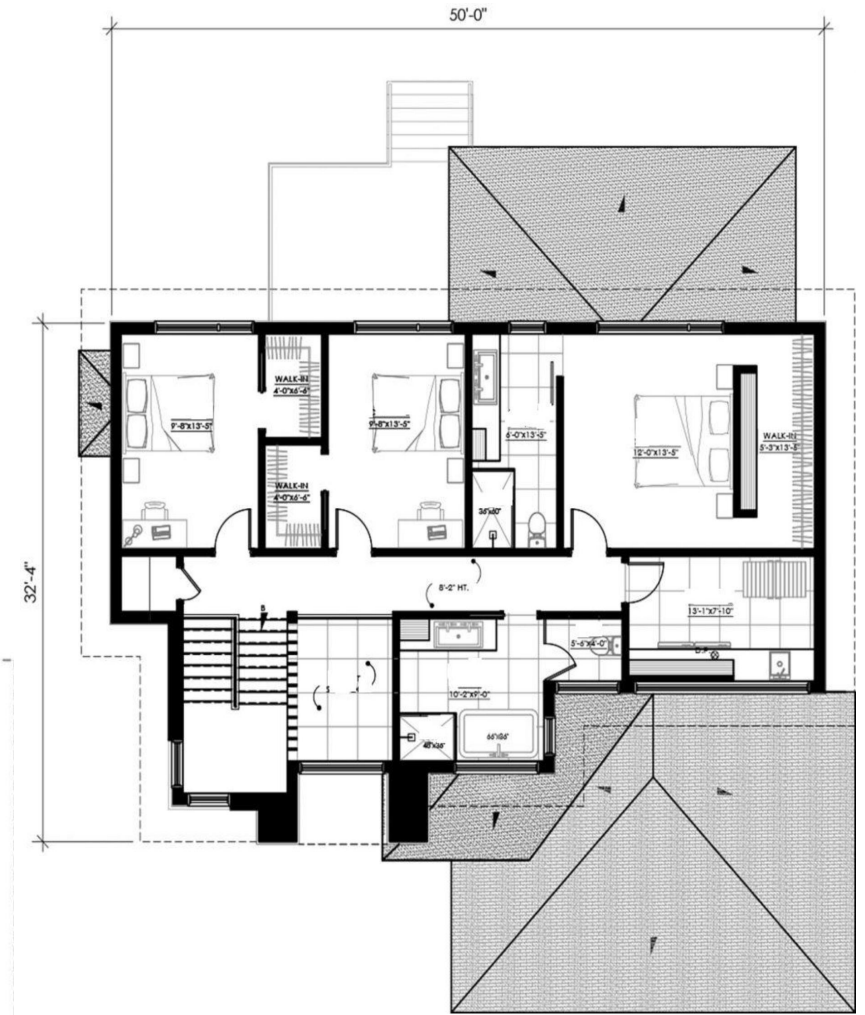

READY-TO-GO

TAILORED

CUSTOM

Plan and exterior elevation are illustrations only. Elevations and plans may not be exactly as shown and may display non-standard features. The builder reserves the right to make changes without notice or obligation.

LUXURY SERIES

MODEL

THE ALTURA

e119legue

2,436 sq.ft.

FLOORPLAN HIGHLIGHTS:

- NEW PLAN FROM DANZANTE
- 3 BEDROOMS
- 2.5 BATHROOMS
- UPPER FLOOR LAUNDRY
- MAIN FLOOR DEN
- MAIN FLOOR MUD ROOM

Main Floor

Upper Floor

Plan and exterior elevation are illustrations only. Elevations and plans may not be exactly as shown and may display non-standard features. The builder reserves the right to make changes without notice or obligation.