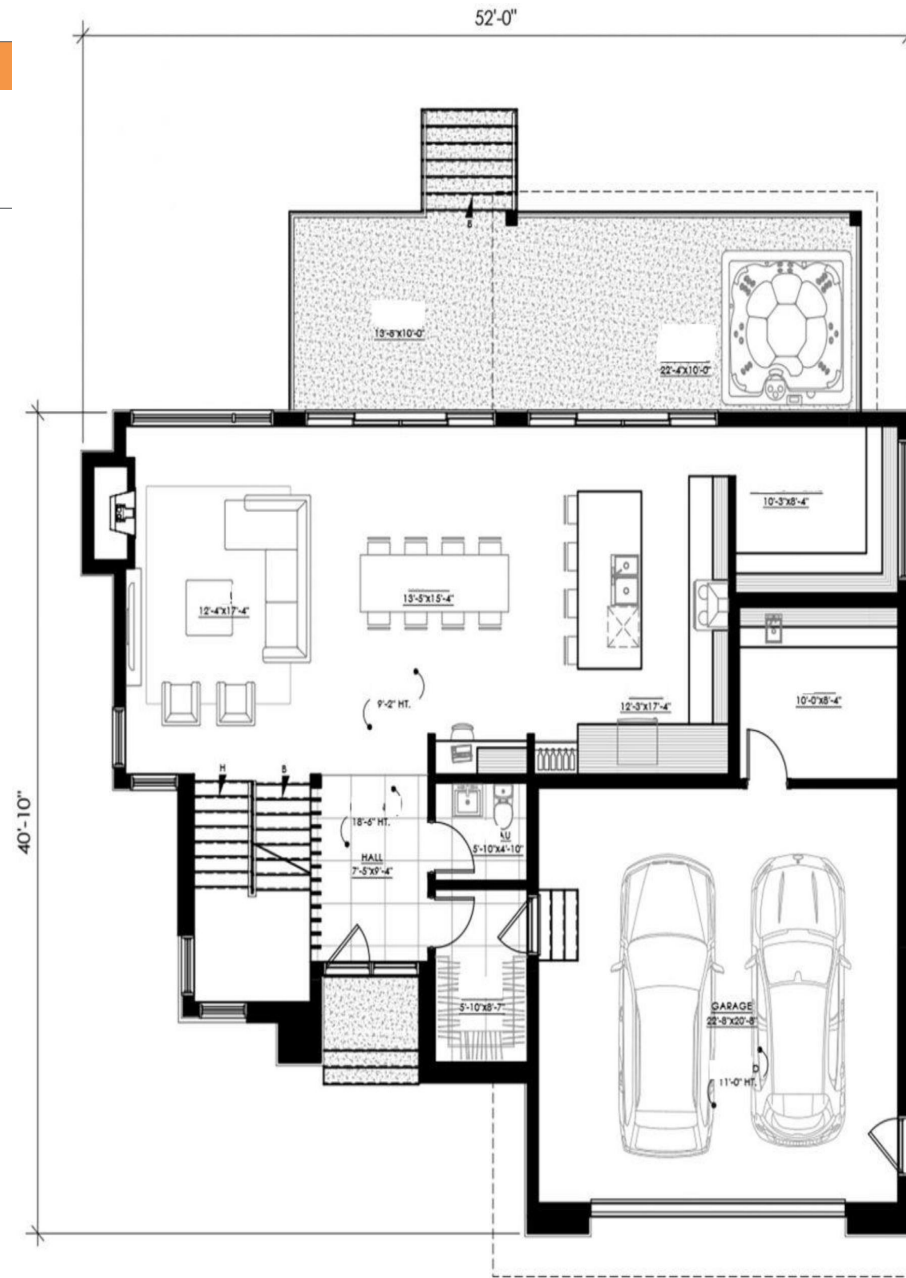

READY-TO-GO

TAILORED

CUSTOM

Plan and exterior elevation are illustrations only. Elevations and plans may not be exactly as shown and may display non-standard features. The builder reserves the right to make changes without notice or obligation.

LUXURY SERIES

MODEL

THE ALTURA

e119legue

2,436 sq.ft.

FLOORPLAN HIGHLIGHTS:

- NEW PLAN FROM DANZANTE
- 3 BEDROOMS
- 2.5 BATHROOMS
- UPPER FLOOR LAUNDRY
- MAIN FLOOR DEN
- MAIN FLOOR MUD ROOM

Main Floor

Upper Floor

Plan and exterior elevation are illustrations only. Elevations and plans may not be exactly as shown and may display non-standard features. The builder reserves the right to make changes without notice or obligation.