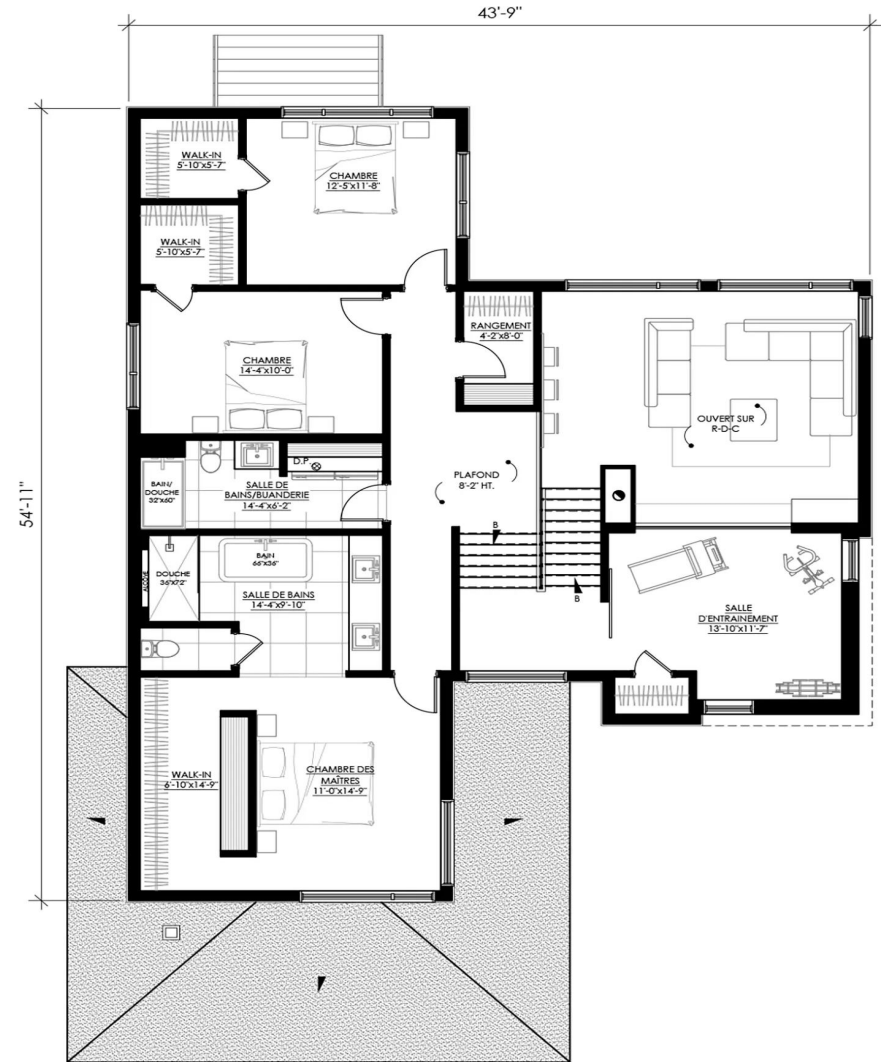

LUXURY SERIES

MODEL

THE ORCHARD

E133-LEGUE

2,702 sq.ft.

FLOORPLAN HIGHLIGHTS:

- NEW PLAN FROM DANZANTE
- 3 BEDROOMS
- 2.5 BATHROOMS
- UPPER FLOOR LAUNDRY
- UPPER FLOOR DEN
- MAIN FLOOR MUD ROOM

Main Floor

Upper Floor

Plan and exterior elevation are illustrations only. Elevations and plans may not be exactly as shown and may display non-standard features. The builder reserves the right to make changes without notice or obligation.