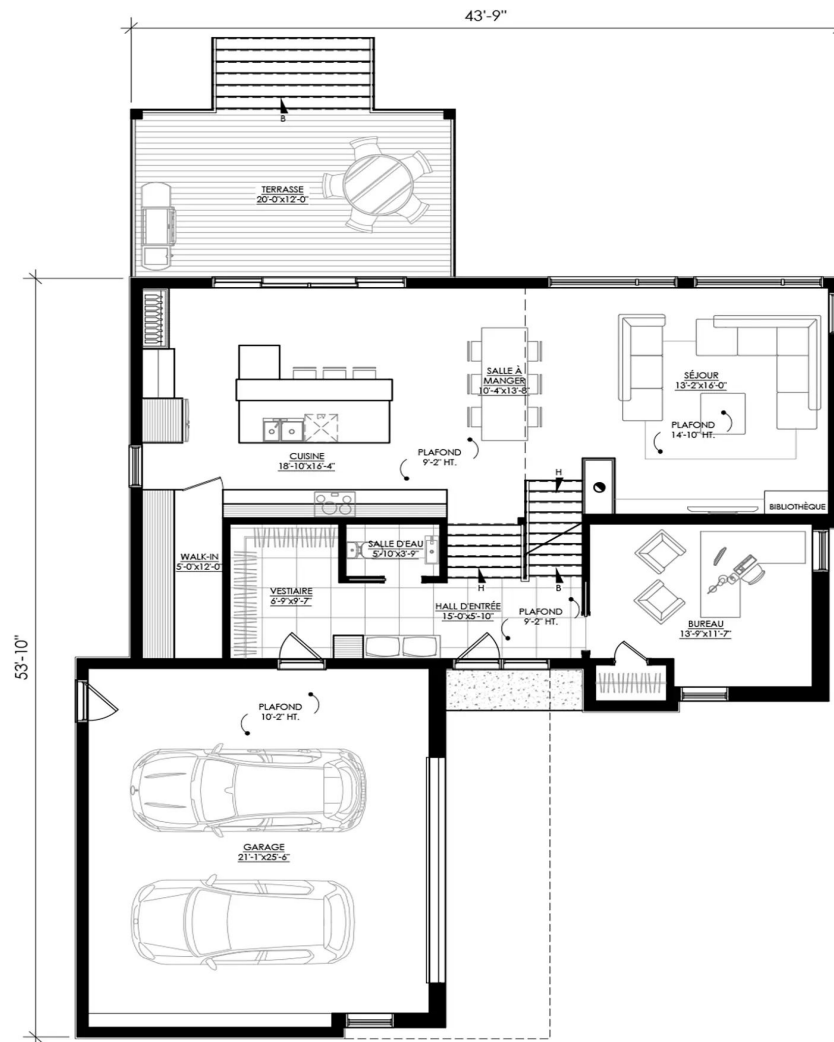

LUXURY SERIES

MODEL

THE ORCHARD

E133-LEGUE

2,702 sq.ft.

FLOORPLAN HIGHLIGHTS:

- NEW PLAN FROM DANZANTE
- 3 BEDROOMS
- 2.5 BATHROOMS
- UPPER FLOOR LAUNDRY
- UPPER FLOOR DEN
- MAIN FLOOR MUD ROOM

Main Floor

Upper Floor

Plan and exterior elevation are illustrations only. Elevations and plans may not be exactly as shown and may display non-standard features. The builder reserves the right to make changes without notice or obligation.