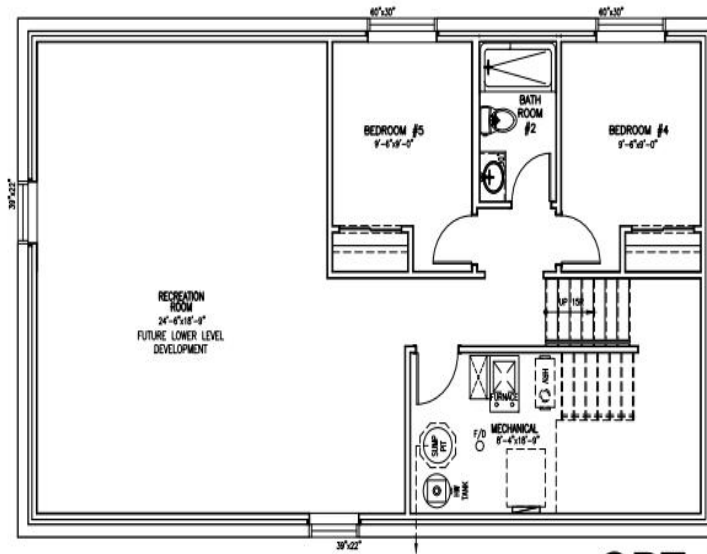

Main | 1236 sq.ft.

1236 sq.ft.

INNOVATION SERIES

MODEL

THE JACKAL

FLOORPLAN HIGHLIGHTS:

- NEW PLAN FROM DANZANTE
- 3 BEDROOMS
- 2.5 BATHROOMS
- UPPER FLOOR LAUNDRY
- MAIN FLOOR DEN
- MAIN FLOOR MUD ROOM

OPT.A

OPT.B

Plan and exterior elevation are illustrations only. Elevations and plans may not be exactly as shown and may display non-standard features. The builder reserves the right to make changes without notice or obligation.