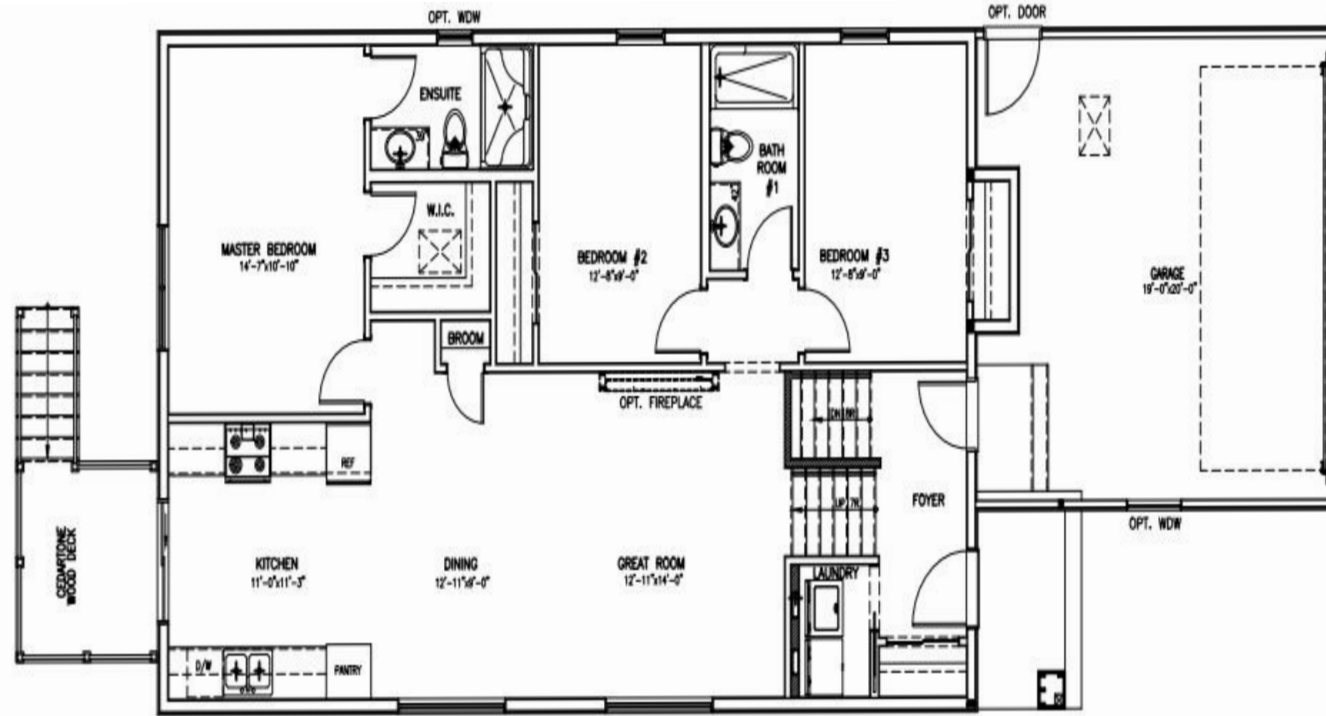

INNOVATION • REVOLUTION • LUXURY

READY-TO-GO

TAILORED

CUSTOM

Plan and exterior elevation are illustrations only. Elevations and plans may not be exactly as shown and may display non-standard features. The builder reserves the right to make changes without notice or obligation.

Main | 1236 sq.ft.

1236 sq.ft.

INNOVATION SERIES

MODEL

THE JACKAL

FLOORPLAN HIGHLIGHTS:

- NEW PLAN FROM DANZANTE
- 3 BEDROOMS
- 2.5 BATHROOMS
- UPPER FLOOR LAUNDRY
- MAIN FLOOR DEN
- MAIN FLOOR MUD ROOM

OPT.A

OPT.B

Plan and exterior elevation are illustrations only. Elevations and plans may not be exactly as shown and may display non-standard features. The builder reserves the right to make changes without notice or obligation.