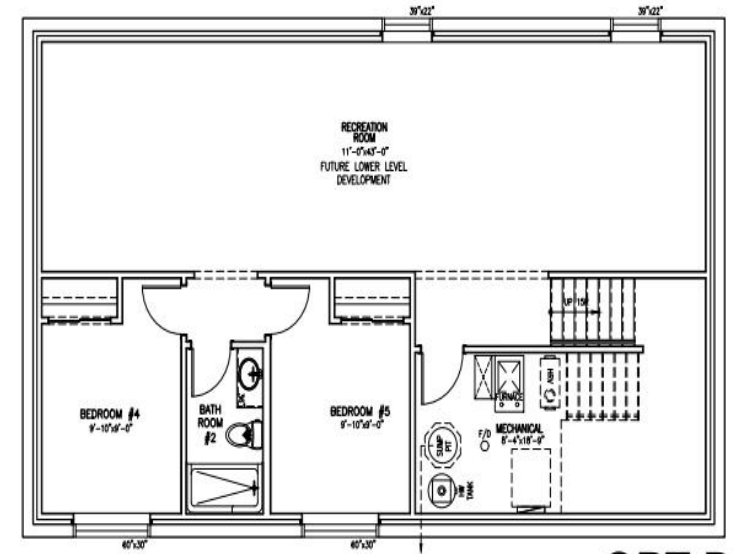

Main | 1236 sq.ft.

1236 sq.ft.

INNOVATION SERIES

MODEL

THE JACKAL

FLOORPLAN HIGHLIGHTS:

- NEW PLAN FROM DANZANTE
- 3 BEDROOMS
- 2.5 BATHROOMS
- UPPER FLOOR LAUNDRY
- MAIN FLOOR DEN
- MAIN FLOOR MUD ROOM

OPT.A

OPT.B

Plan and exterior elevation are illustrations only. Elevations and plans may not be exactly as shown and may display non-standard features. The builder reserves the right to make changes without notice or obligation.