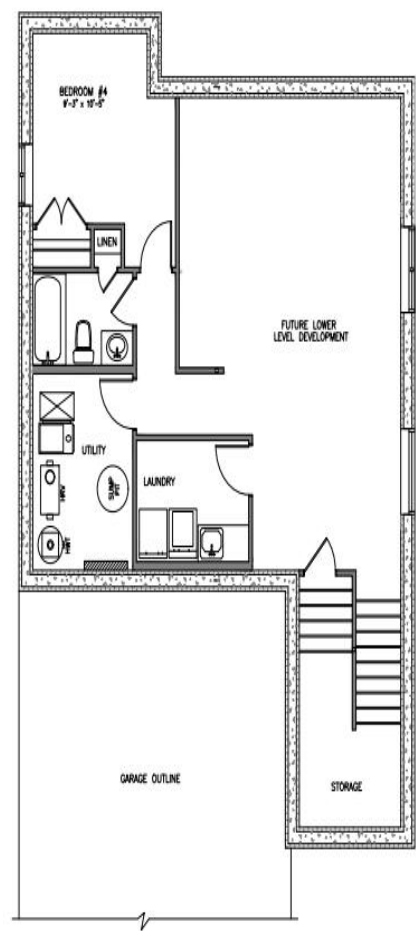

Main | 1,134 sq.ft.
Upper Floor | 468sq.ft.

1,489 sq.ft.

REVOLUTION
SERIES

MODEL

THE MARISSA

FLOORPLAN HIGHLIGHTS:

- NEW PLAN FROM DANZANTE • 3 BEDROOMS •
- 2 BATHROOMS • LOWER FLOOR LAUNDRY •
- OPEN CONCEPT • UPPER FLOOR MASTER BEDROOM

Lower Level

Main Floor

Upper Floor

Plan and exterior elevation are illustrations only. Elevations and plans may not be exactly as shown and may display non-standard features. The builder reserves the right to make changes without notice or obligation.