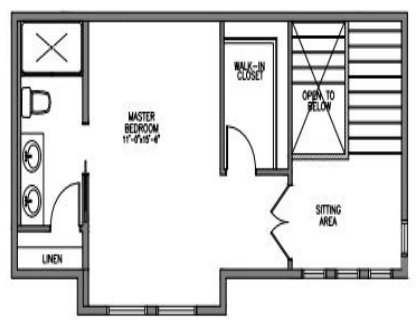

Main | 1,134 sq.ft.
Upper Floor | 468sq.ft.

1,489 sq.ft.

REVOLUTION
SERIES

MODEL

THE MARISSA

FLOORPLAN HIGHLIGHTS:

- NEW PLAN FROM DANZANTE • 3 BEDROOMS •
- 2 BATHROOMS • LOWER FLOOR LAUNDRY •
- OPEN CONCEPT • UPPER FLOOR MASTER BEDROOM

Lower Level

Main Floor

Upper Floor

Plan and exterior elevation are illustrations only. Elevations and plans may not be exactly as shown and may display non-standard features. The builder reserves the right to make changes without notice or obligation.