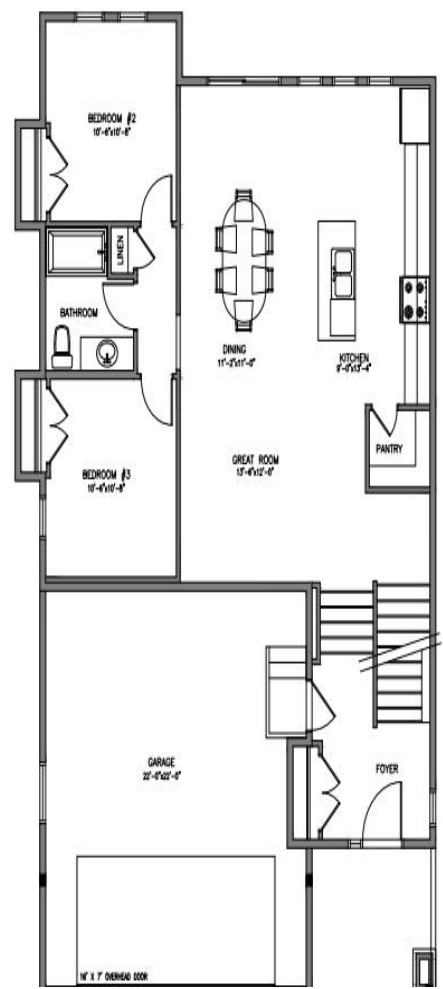

Main | 1,134 sq.ft.
Upper Floor | 468sq.ft.

1,489 sq.ft.

REVOLUTION
SERIES

MODEL

THE MARISSA

FLOORPLAN HIGHLIGHTS:

- NEW PLAN FROM DANZANTE • 3 BEDROOMS •
- 2 BATHROOMS • LOWER FLOOR LAUNDRY •
- OPEN CONCEPT • UPPER FLOOR MASTER BEDROOM

Lower Level

Main Floor

Upper Floor

Plan and exterior elevation are illustrations only. Elevations and plans may not be exactly as shown and may display non-standard features. The builder reserves the right to make changes without notice or obligation.