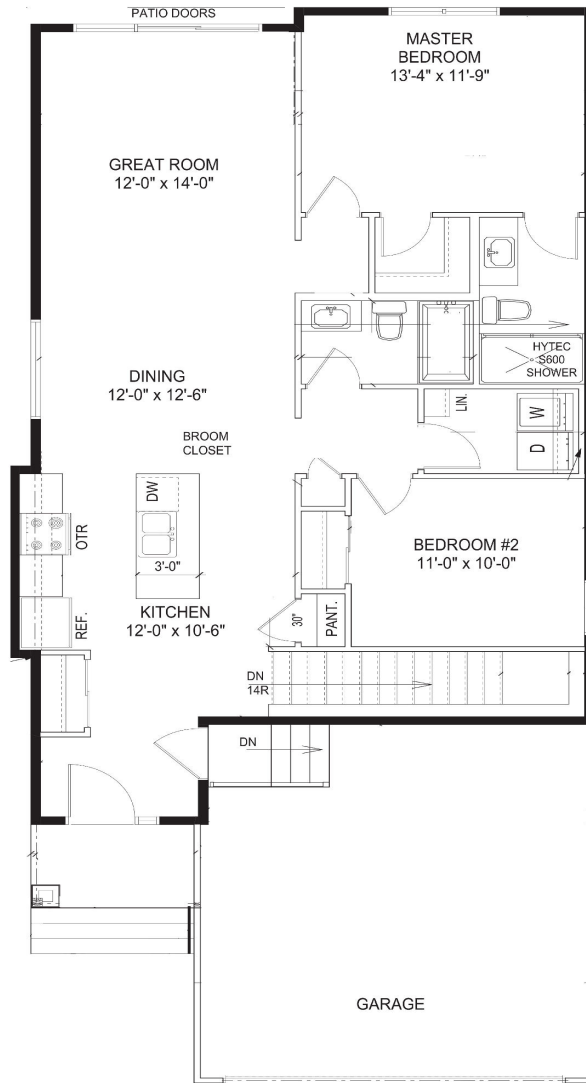

INNOVATION • REVOLUTION • LUXURY

READY-TO-GO

TAILORED

CUSTOM

Plan and exterior elevation are illustrations only. Elevations and plans may not be exactly as shown and may display non-standard features. The builder reserves the right to make changes without notice or obligation.

MODEL

SERIES

INNOVATION SERIES

FLOORPLAN HIGHLIGHTS:

- NEW PLAN FROM DANZANTE • 2 BEDROOMS •
- 2 BATHROOMS • UPPER FLOOR LAUNDRY •
- OPEN CONCEPT

Main Floor

Lower Level

Main | 1,200 sq.ft.

1,200 sq.ft.

Plan and exterior elevation are illustrations only. Elevations and plans may not be exactly as shown and may display non-standard features. The builder reserves the right to make changes without notice or obligation.