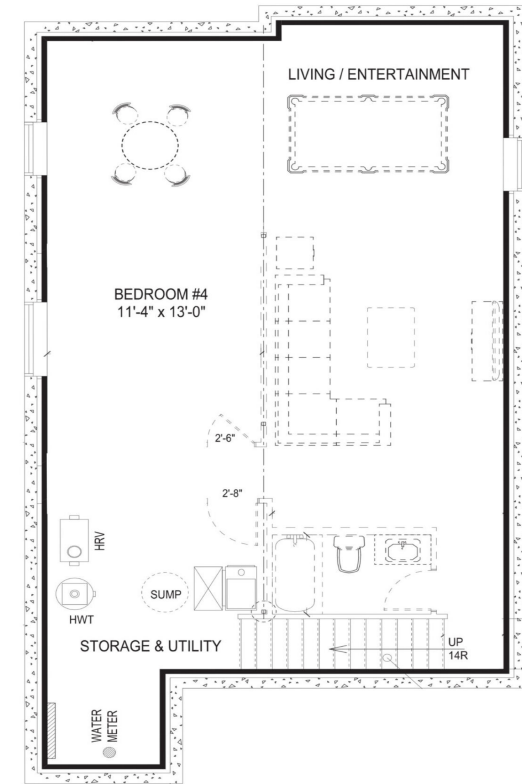

MODEL

SERIES

INNOVATION SERIES

FLOORPLAN HIGHLIGHTS:

- NEW PLAN FROM DANZANTE • 2 BEDROOMS •
- 2 BATHROOMS • UPPER FLOOR LAUNDRY •
- OPEN CONCEPT

Main Floor

Lower Level

Main | 1,200 sq.ft.

1,200 sq.ft.

Plan and exterior elevation are illustrations only. Elevations and plans may not be exactly as shown and may display non-standard features. The builder reserves the right to make changes without notice or obligation.