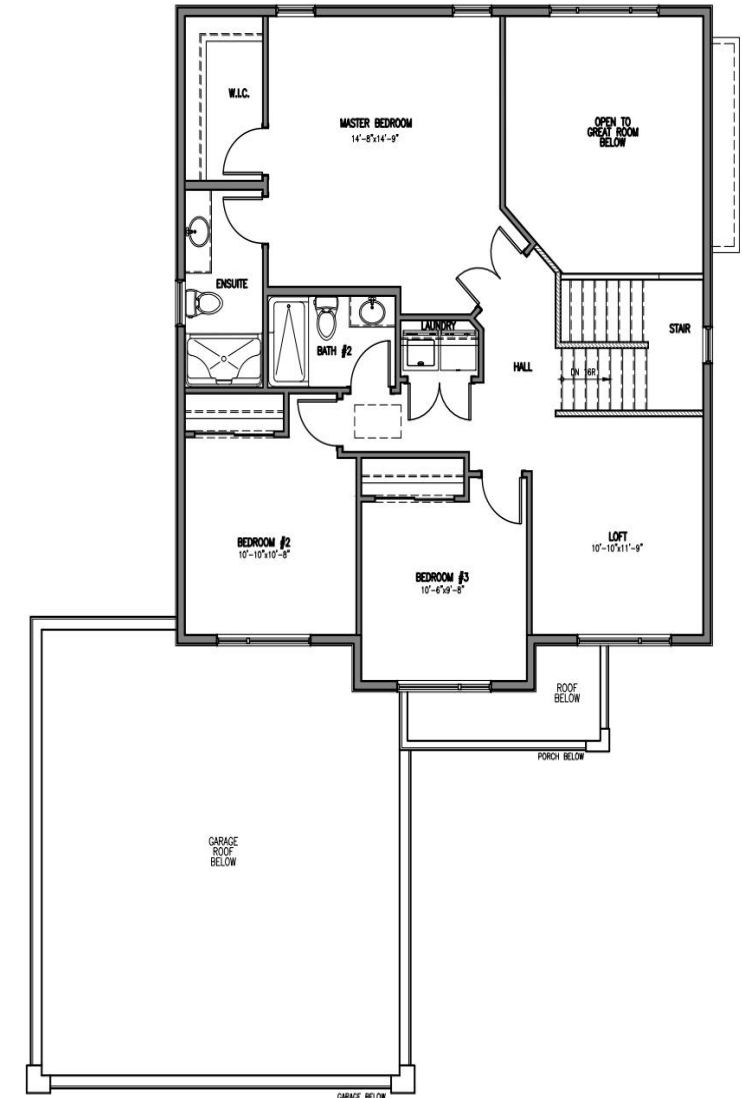

READY-TO-GO

TAILORED

CUSTOM

Plan and exterior elevation are illustrations only. Elevations and plans may not be exactly as shown and may display non-standard features. The builder reserves the right to make changes without notice or obligation.

REVOLUTION
SERIES

MODEL

THE AMARA

Main | 1,189 sq.ft.
Upper | 1,020 sq.ft.

2,289 sq.ft.

FLOORPLAN HIGHLIGHTS:

- NEW PLAN FROM DANZANTE • 4 BEDROOMS •
- 2.5 BATHROOMS • UPPER FLOOR LAUNDRY •
- MAIN FLOOR BEDROOM • MAIN FLOOR MUD ROOM

Main Floor

Upper Floor