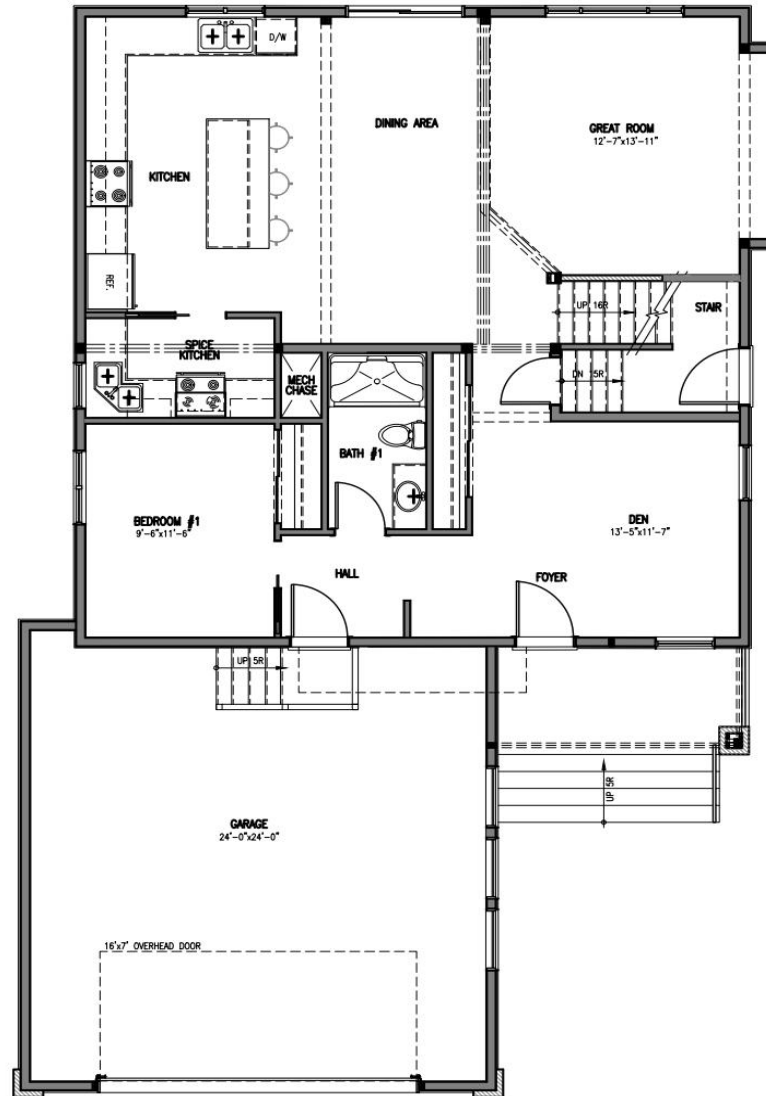

READY-TO-GO

TAILORED

CUSTOM

Plan and exterior elevation are illustrations only. Elevations and plans may not be exactly as shown and may display non-standard features. The builder reserves the right to make changes without notice or obligation.

REVOLUTION
SERIES

MODEL

THE AMARA

Main | 1,189 sq.ft.
Upper | 1,020 sq.ft.

2,289 sq.ft.

FLOORPLAN HIGHLIGHTS:

- NEW PLAN FROM DANZANTE • 4 BEDROOMS •
- 2.5 BATHROOMS • UPPER FLOOR LAUNDRY •
- MAIN FLOOR BEDROOM • MAIN FLOOR MUD ROOM

Main Floor

Upper Floor