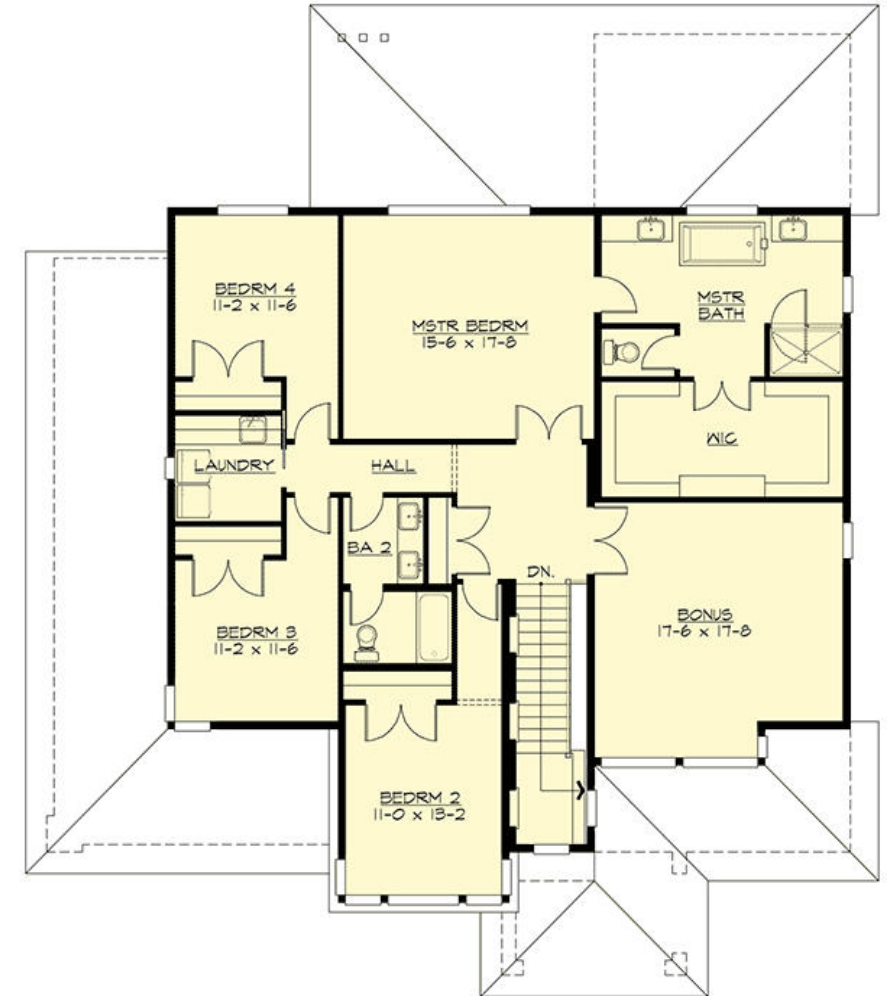

LUXURY SERIES

MODEL

THE JACKMAN

Main | 1,852 sq.ft.
Upper | 1,862 sq.ft.

3714 sq.ft.

FLOORPLAN HIGHLIGHTS:

- NEW PLAN FROM DANZANTE • 5 BEDROOMS •
- 3 BATHROOMS • UPPER FLOOR LAUNDRY •
- MAIN FLOOR DEN • MAIN FLOOR MUD ROOM
- OUT DOOR LIVING • BONUS ROOM

Main Floor

Upper Floor

Plan and exterior elevation are illustrations only. Elevations and plans may not be exactly as shown and may display non-standard features. The builder reserves the right to make changes without notice or obligation.